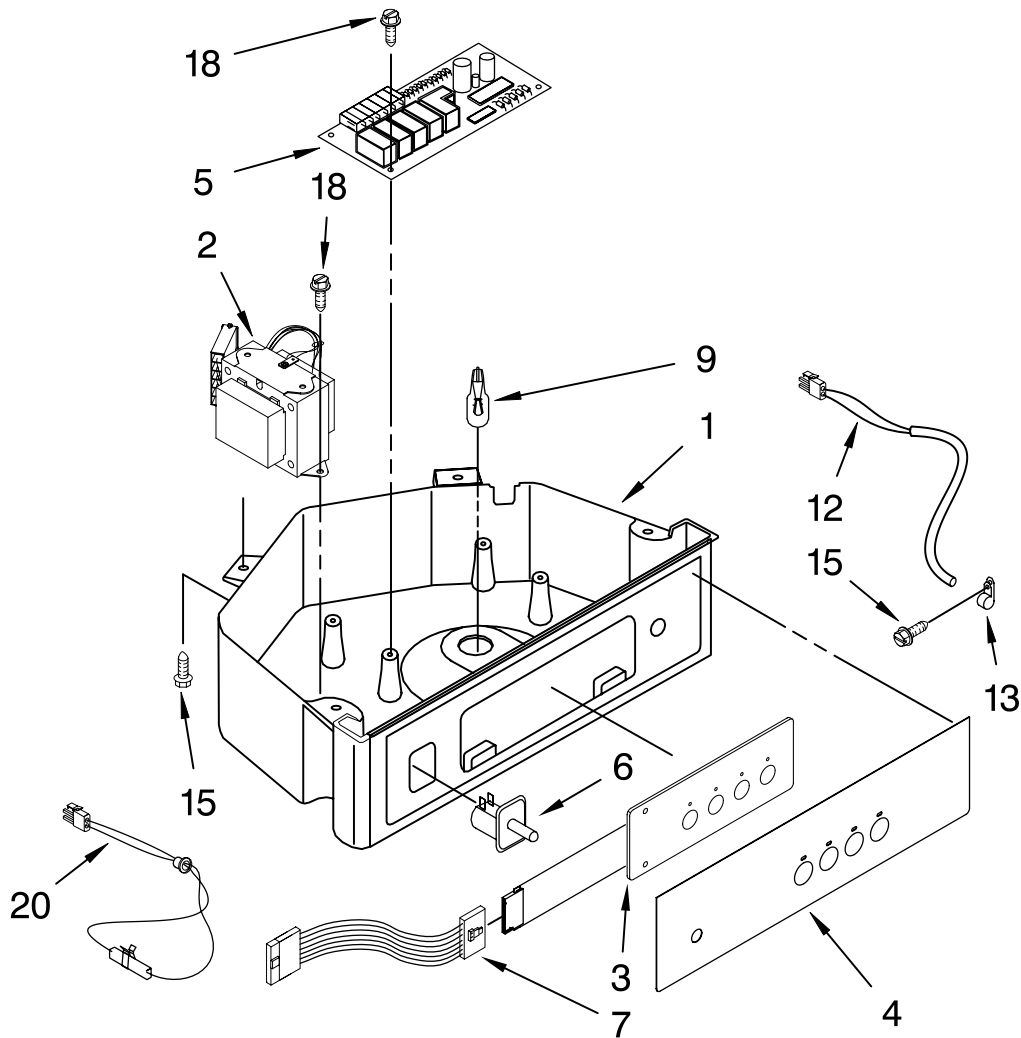

For Models: KUIC15PRTS2

(Stainless-Pump Model)

Illus. No.	Part No.	DESCRIPTION
1	W10217917	Valve, Complete Water
2	2217286	Tube, Plastic
3	488208	Screw
4	2185523	Dispenser, Water
5	2217269	Evaporator
6	2313705	Pump Reservoir Drain
7	2313851	Tube, Reservoir Pump
8	2172593	Tube, Water Fill
9	488660	Nut, Speed
10	836667	Spacer
11	2208539	Fastener, Pushnut
12	489443	Screw
13	2185625	Reservoir, Water Slide
14	2185626	Tube
15	2313890	Hose, Overflow
16	2313604	Guide-Ice Grid
17	2313603	Bracket, Front and Rear
18	2313602	Bracket, Side Left and Right
19	2185681	Harness, Grid
20	W10136146	Tube
21	2310169	Wire Assembly Valve
26	3400886	Screw 8-18 x 1 1/4
28	2313637	Grid Assembly (Complete)
29	2174754	Wire, Grid Cutter
30	2185570	Cover, Grid
31	8281228	Thumbscrew
32	2324334	Reservoir, Water
33	3400884	Screw 8-18 x 5/8
34	2185696	Cap, Drain
35	3400909	Nut, Push-In

FOR ORDERING INFORMATION REFER TO PARTS PRICE LIST

PUMP PARTS

For Models: KUIC15PRTS2
(Stainless-Pump Model)

Illus. No.	Part No.	DESCRIPTION
1	2313628	Pump Recirculating
2	3400884	Screw 8-18 x 5/8
3	2185677	Cover, Pump
4	2313844	Bracket, Connector Assembly
5	2313627	Bracket-Pump
6	2313643	Sensor-Water Level
8	2310092	Wiring Harness Main To Pump
9	2313702	Pump Assembly

FOR ORDERING INFORMATION REFER TO PARTS PRICE LIST

CONTROL PANEL PARTS

For Models: KUIC15PRTS2

(Stainless-Pump Model)

Illus. No.	Part No.	DESCRIPTION
1	2185738	Box, Control
2	2310139	Transformer
3	2304122	Assembly, Switch (ALSO ORDER #4)
4	2313693	Overlay
5	W10141364	Control Board
6	2149705	Switch, Plunger Grid/Light
7	2187585	Wire Assy-Active Overlay Jumper
9	745362	Bulb
12	2313633	Thermostat, Bin
13	2185825	Clamp
15	3400884	Screw 8-18 x 5/8
18	3400850	Screw 8-16 x 3/8
20	2313635	Thermister, Ice Control